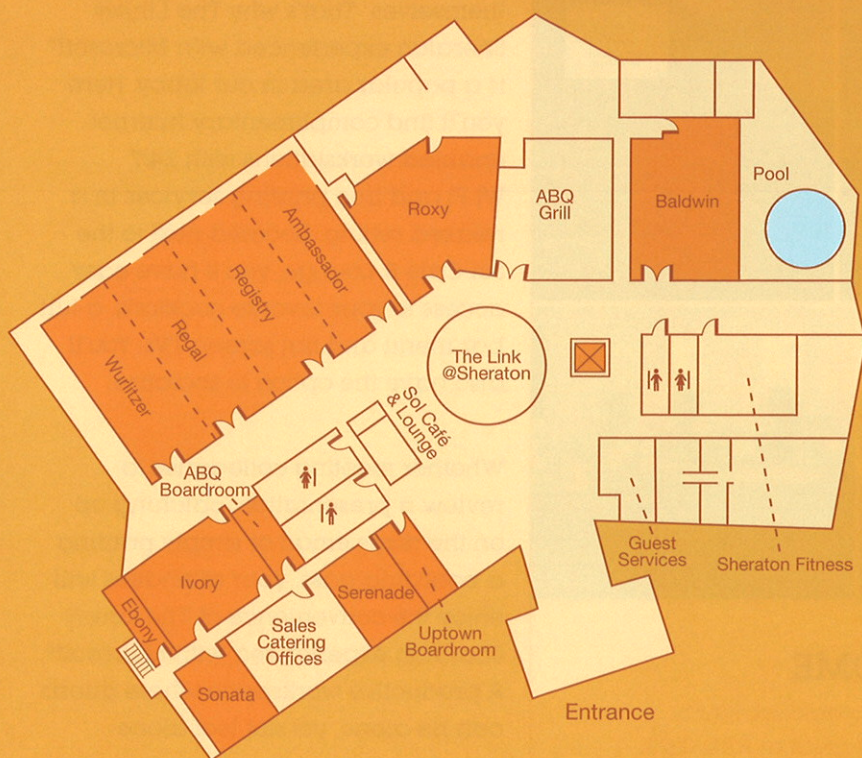

we look forward
TO MEETING you

Sheraton
Albuquerque
 UPTOWN

No matter what your event, Sheraton Albuquerque Uptown is the perfect place to get together and connect. All 17,000 square feet of meeting space is conveniently located on the ground floor, along with our 7,296-square-foot Grand Ballroom. We can even accommodate smaller gatherings. Our staff is here to provide the special attention your group deserves.

Room	Dimensions	Ceiling Height	Banquet	Theatre	Conference	Classroom
Grand Ballroom	114 x 64 7,296 sq ft	15.0'	550	900	-	416
Wurlitzer	28 x 64 1,792 sq ft	15.0'	130	200	55	108
Regal	28 x 64 1,792 sq ft	15.0'	130	200	55	108
Registry	28 x 64 1,792 sq ft	15.0'	130	200	55	108
Ambassador	30 x 64 1,920 sq ft	15.0'	130	200	55	108
Roxy	47 x 53 2,491 sq ft	10.0'	150	200	56	120
Baldwin	32 x 59 1,888 sq ft	15.0'	130	180	56	100
Ivory	14 x 28 392 sq ft	8.0'	60	60	32	45
Serenade	28 x 28 784 sq ft	8.0'	40	50	28	43
Sonata	28 x 28 784 sq ft	8.0'	40	50	28	44
Ebony	14 x 28 392 sq ft	8.0'	20	25	24	16
Uptown Boardroom	12 x 27 324 sq ft	8.0'	-	-	16	-
ABQ Boardroom	12 x 20 240 sq ft	8.0'	-	-	12	-